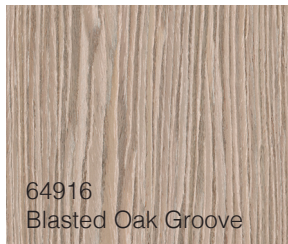

Fine
Structure

American Oak

European Oak

Outlier light veneers

Notes:

- New Planked White Oak Groove offers a varying wide and narrow grain.
- 2 new additions to the taupe European Oak category closely color compliment popular Ash Lati Groove.