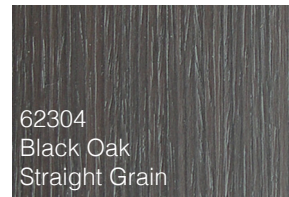

Fine  
Structure

**Notes:**

- Wenge Straight Grain, Wenge Gloss and Black Oak Straight Grain are 4' x 8 sheet size. All "Groove" items are 4' x 10' size.
- Black Oak Straight Grain and Black Oak Groove are very similar in grain, despite the Groove designation. Main difference is sheet size.